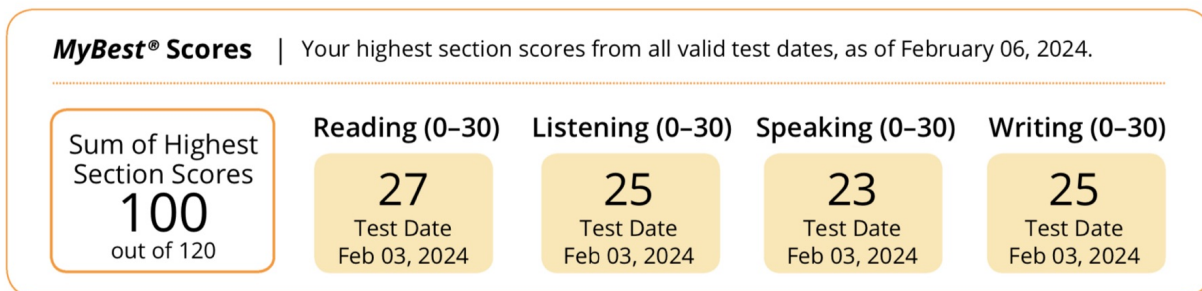

# I've got a 100 in TOEFL.

reinhardt1010.id – 9 February 2024 • (Updated 9 February 2024)

From <https://reinhardt1010.id/blog/2024/02/09/100-in-toefl>. Scan the QR Code to view the article on your device or web browser.

**Test Date:** February 03, 2024      **Gender:** Male  
**Appointment #:** 4082 7022 4952 2213      **Date of Birth:** October 10, 2001  
**Native Language:** Indonesian      **Country of Birth:** Indonesia  
**Test Center Country:** Indonesia  
**Test Center:** APCU-8801 - JAKARTA, INDONESIA #8801

---

These scores are based on the official TOEFL iBT® test conducted on February 3, 2024, and scores will be officially valid through February 3, 2026.