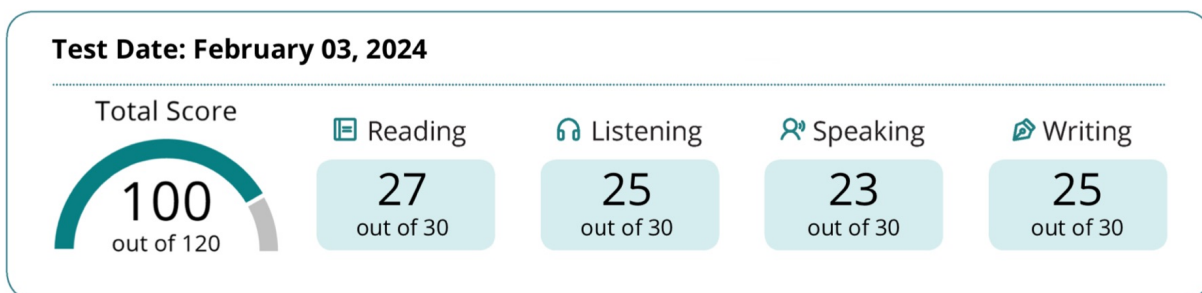

# I've got a 100 in TOEFL.

reinhardt1010.id – 9 February 2024 • (Updated 9 February 2024)

From <https://reinhardt1010.id/blog/2024/02/09/100-in-toefl>. Scan the QR Code to view the article on your device or web browser.

**Test Date:** February 03, 2024      **Gender:** Male  
**Appointment #:** 4082 7022 4952 2213      **Date of Birth:** October 10, 2001  
**Native Language:** Indonesian      **Country of Birth:** Indonesia  
**Test Center Country:** Indonesia  
**Test Center:** APCU-8801 - JAKARTA, INDONESIA #8801

---

These scores are based on the official TOEFL iBT® test conducted on February 3, 2024, and scores will be officially valid through February 3, 2026.